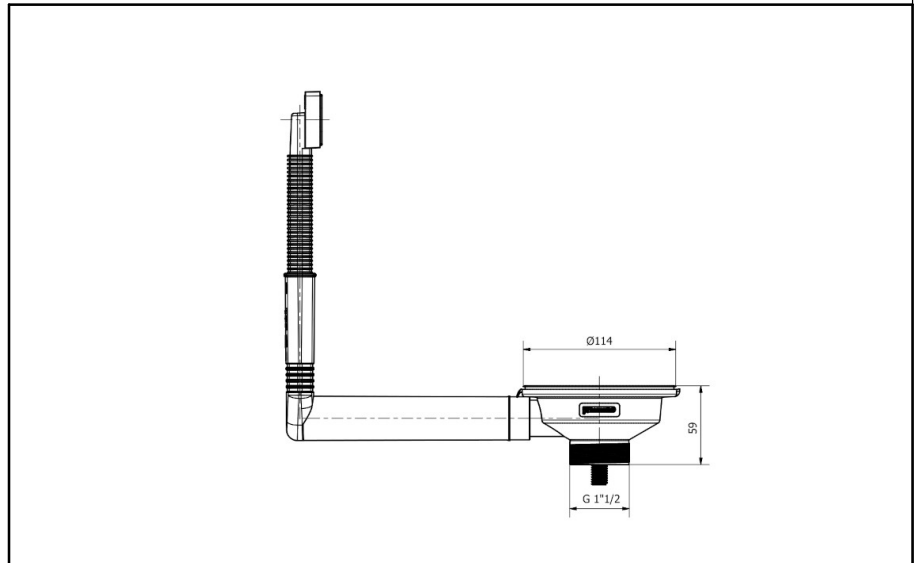

ITEM

**19130RSH64B0X**

**HOOK ECO C/TP RETT. S/GR.**

Product Type

Traps and basket wastes for kitchen sinks

ø110 kitchen sink wastes

Logistic Info

**Pcs per Carton:** 20  
**Qty per Pallet:** 20  
**Unit weight:** 0,25500  
**Flow rate Lt/m.:**

ORIGINE: MADE IN ITALY

Cod.EAN13: 8030575062402

Tarif Code :39229000

Tecnichal Details

**Model:** HOOK ECO

**Product:** drain valve for kitchen sinks

**Spec 1:** With rectangular overflow, without grid, plastic bolt. Plastic pin and handle

**Spec 2:** ø110 mm x 1"1/2

**Material 1:** PP

**Material 2:** INOX

**Color 1:** WHITE

**Color 2:** BRUSHED

Approvals