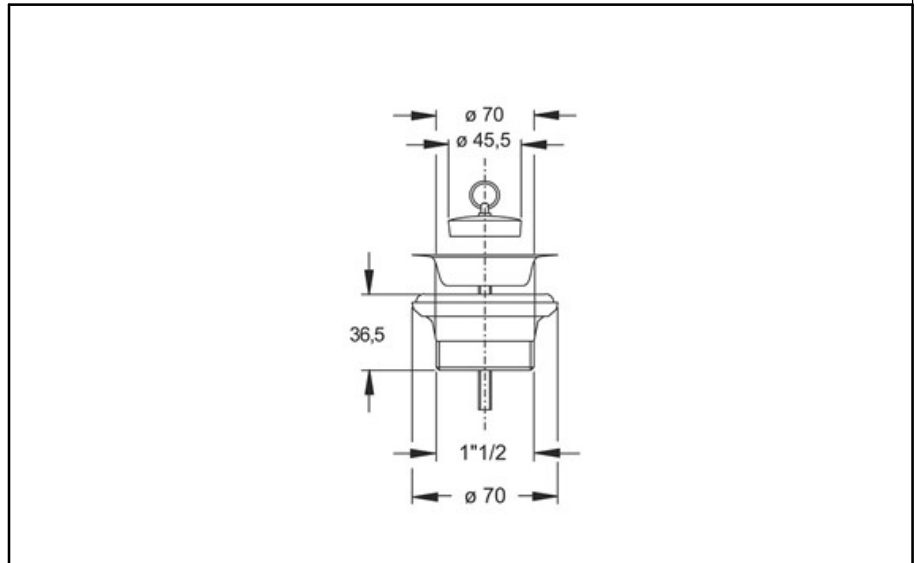

ITEM

1910WL64B0

SIMPLEX 1"1/2 BASSA ANELLO

Product Type

Traps and basket wastes for kitchen
sinks

ø70 kitchen sink wastes

Logistic Info

Pcs per Carton: 50
Qty per Pallet: 50
Unit weight: 0,08000
Flow rate Lt/m.:

ORIGINE: MADE IN ITALY

Cod.EAN13: 8030575035888

Tarif Code :39229000

Tecnichal Details

Model: SIMPLEX
Product: Centre-pin kitchen sink valve
Spec 1: Without overflow, ø 45,5 mm Plug with ring
Spec 2: ø70 mm x 1"1/2
Material 1: PP
Material 2: INOX
Color 1: WHITE
Color 2: BRUSHED