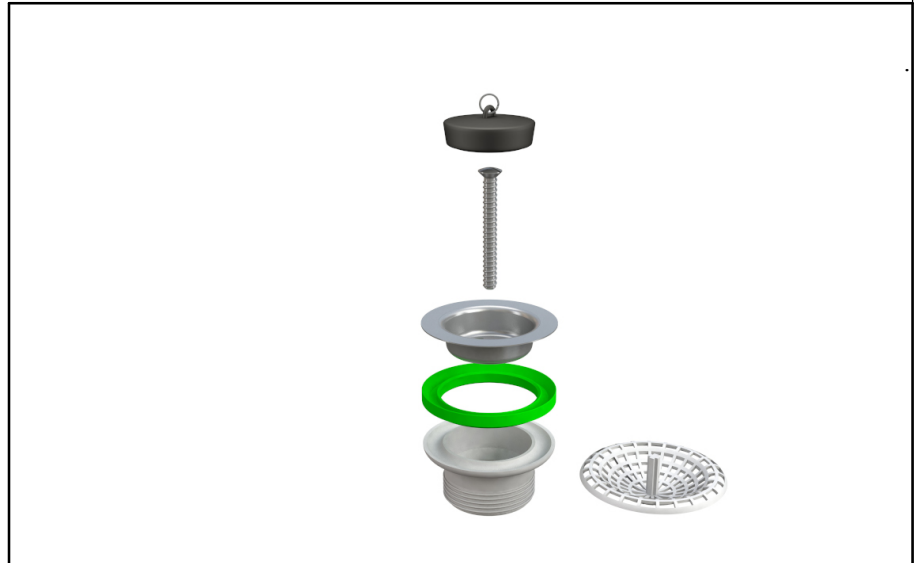

ITEM

1910WL64B0

SIMPLEX 1"1/2 BASSA ANELLO

Product Type

Traps and basket wastes for kitchen
sinks

ø70 kitchen sink wastes

Logistic Info

Pcs per Carton: 50
Qty per Pallet: 50
Unit weight: 0,08000
Flow rate Lt/m.:

ORIGINE: MADE IN ITALY

Cod.EAN13: 8030575035888

Tarif Code :39229000

Tecnichal Details

Model: SIMPLEX
Product: Centre-pin kitchen sink valve
Spec 1: Without overflow, ø 45,5 mm Plug with ring
Spec 2: ø70 mm x 1"1/2
Material 1: PP
Material 2: INOX
Color 1: WHITE
Color 2: BRUSHED