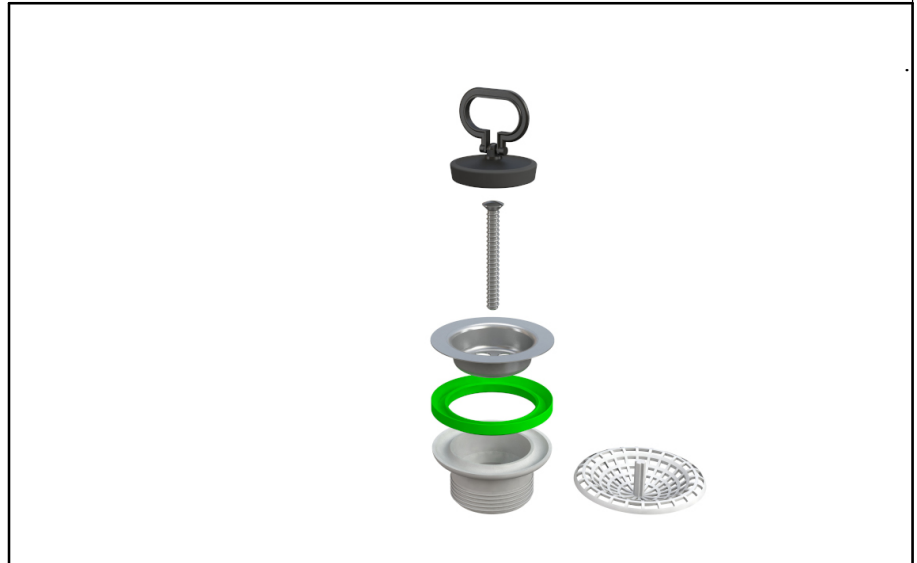

ITEM

1910MG64B0

SIMPLEX 1"1/2 BASSA MANIGLIA

Product Type

Logistic Info

Pcs per Carton: 50
Qty per Pallet: 50
Unit weight: 0,08400
Flow rate Lt/m.:

ORIGINE: MADE IN ITALY
Cod.EAN13: 8030575014579
Tarif Code :39229000

Tecnichal Details

Model: SIMPLEX
Product: Centre-pin kitchen sink valve
Spec 1: Without overflow, ø 45,5 mm Plug with handle
Spec 2: ø70 mm x 1"1/2
Material 1: PP
Material 2: INOX
Color 1: WHITE
Color 2: BRUSHED