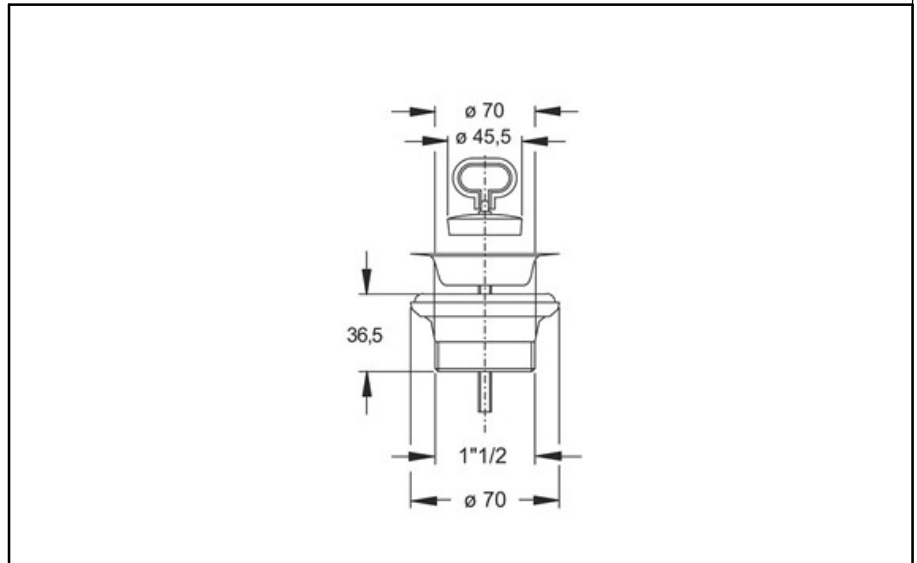

ITEM

1910MG64B0

SIMPLEX 1"1/2 BASSA MANIGLIA

Product Type

Logistic Info

Pcs per Carton: 50
Qty per Pallet: 50
Unit weight: 0,08400
Flow rate Lt/m.:

ORIGINE: MADE IN ITALY
Cod.EAN13: 8030575014579
Tarif Code :39229000

Tecnichal Details

Model: SIMPLEX
Product: Centre-pin kitchen sink valve
Spec 1: Without overflow, ø 45,5 mm Plug with handle
Spec 2: ø70 mm x 1"1/2
Material 1: PP
Material 2: INOX
Color 1: WHITE
Color 2: BRUSHED