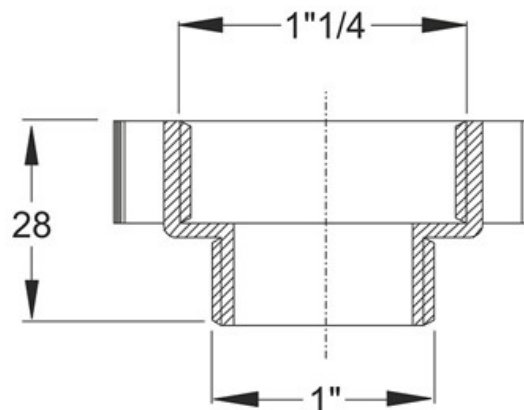

ITEM

1875NN44B0

RIDUZIONE 1"-1"1/4

Product Type

Logistic Info

Pcs per Carton:

Qty per Pallet:

Unit weight: 0,01050

Flow rate Lt/m.:

ORIGINE: MADE IN ITALY

Cod.EAN13: 8030575014197

Tarif Code :39229000

Tecnichal Details

Model: REDUCERS

Product: Reducer

Spec 1: In Polypropylene

Spec 2: 1" male - 1"1/4 female

Material 1: PP

Material 2:

Color 1: WHITE

Color 2:

Approvals