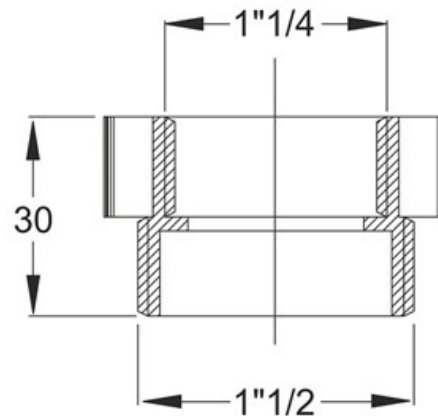

ITEM

**1874NN54B0**

**RIDUZIONE CONTR 1"1/2-1"1/4**

Product Type

Logistic Info

**Pcs per Carton:**

**Qty per Pallet:** 25

**Unit weight:** 0,01350

**Flow rate Lt/m.:**

ORIGINE: MADE IN ITALY

Cod.EAN13: 8030575014159

Tarif Code :39229000

Tecnichal Details

**Model:** REDUCERS

**Product:** Opposite reducer

**Spec 1:** In Polypropylene

**Spec 2:** 1"1/2 male - 1" 1/4 female

**Material 1:** PP

**Material 2:**

**Color 1:** WHITE

**Color 2:**

Approvals