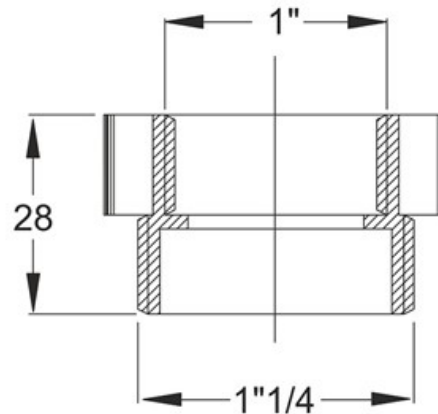

ITEM

1874NN44B0

RIDUZIONE CONTR 1"1/4-1"

Product Type

Logistic Info

Pcs per Carton: 25
Qty per Pallet:
Unit weight: 0,00832
Flow rate Lt/m.:

ORIGINE: MADE IN ITALY
Cod.EAN13: 8030575014135
Tarif Code :39229000

Tecnichal Details

Model: REDUCERS
Product: Opposite reducer
Spec 1: In Polypropylene
Spec 2: 1"1/4 male - 1" female
Material 1: PP
Material 2:
Color 1: WHITE
Color 2:

Approvals