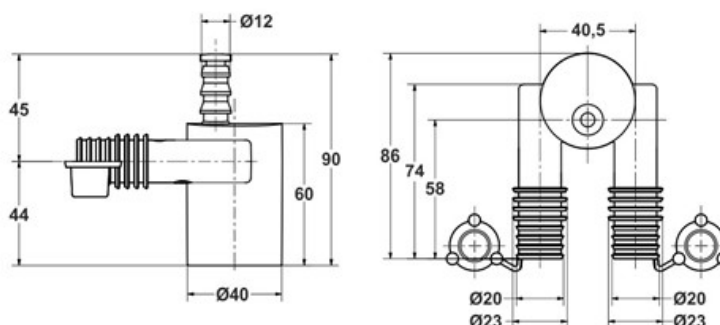

Qty per Pallet:

Unit weight: 0,05200

Flow rate Lt/m.:

ORIGINE: MADE IN ITALY

Cod.EAN13: 8030575059808

Tarif Code :39229000

Tecnichal Details

Model: WASHING MACHINE CONNECTIONS

Product: Universal auxiliary connection

Spec 1: Double nozzle for washing-machine/dishwasher and single nozzle for condensate water

Spec 2: ø 40 mm

Material 1: PP

Material 2:

Color 1: WHITE

Color 2:

Approvals