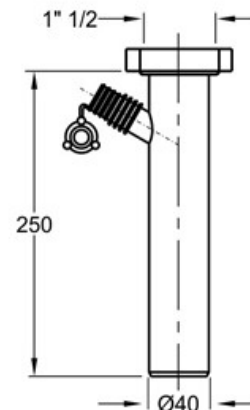

**Qty per Pallet:**

**Unit weight: 0,08600**

**Flow rate Lt/m.:**

ORIGINE: MADE IN ITALY

Cod.EAN13: 8030575059365

Tarif Code :39229000

Tecnichal Details

**Model:** WASHING MACHINE CONNECTIONS

**Product:** Universal auxiliary connection

**Spec 1:** Single nozzle

**Spec 2:** 1"1/2 x ø 40 mm

**Material 1:** PP

**Material 2:**

**Color 1:** WHITE

**Color 2:**

Approvals