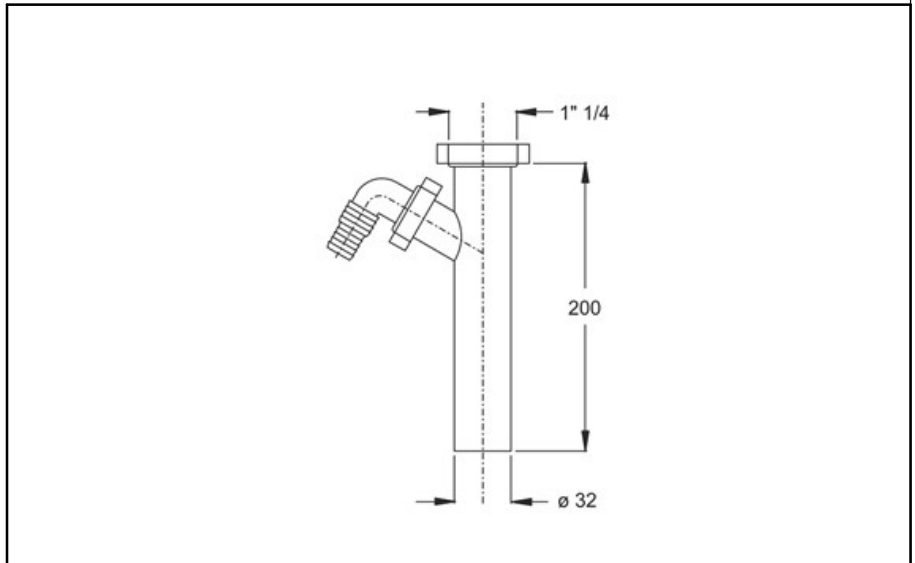

ITEM

1824AR54B0

ATTACCO LAV LISCIO 1"1/4X32

Product Type

Logistic Info

Pcs per Carton: 50
Qty per Pallet: 50
Unit weight: 0,07540
Flow rate Lt/m.:

ORIGINE: MADE IN ITALY
Cod.EAN13: 8030575032597
Tarif Code :39229000

Tecnichal Details

Model: WASHING MACHINE CONNECTIONS
Product: Universal auxiliary connection
Spec 1: Flat washer
Spec 2: 1"1/4 x \varnothing 32x200 mm
Material 1: PP
Material 2:
Color 1: WHITE
Color 2: