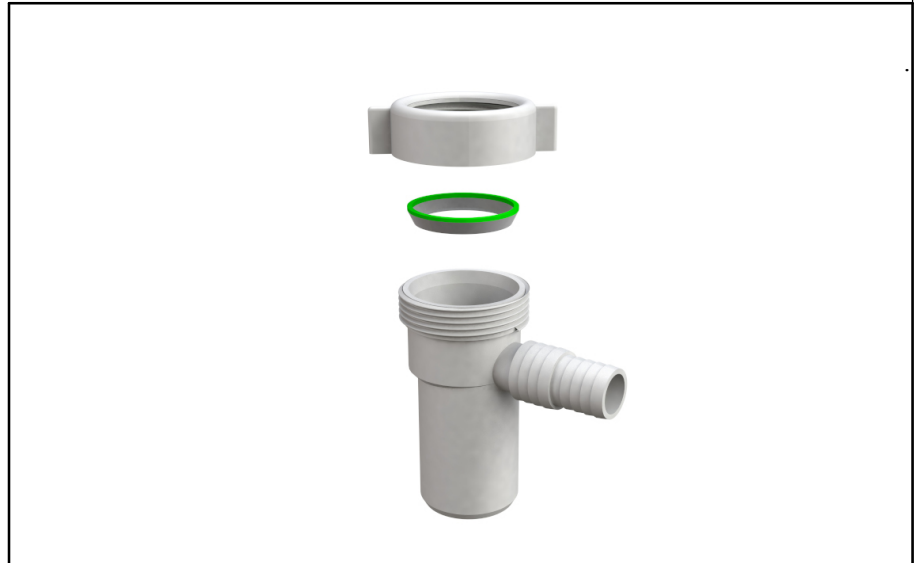

ITEM

**1822AR64B0**

**ATTACCO LAV UNI 1"1/2 X Ø 40**

Product Type

Logistic Info

**Pcs per Carton:** 50  
**Qty per Pallet:** 50  
**Unit weight:** 0,04000  
**Flow rate Lt/m.:**

ORIGINE: MADE IN ITALY  
Cod.EAN13: 8030575013398  
Tarif Code :39229000

Tecnichal Details

**Model:** WASHING MACHINE CONNECTIONS  
**Product:** Universal auxiliary connection  
**Spec 1:** Conical washer  
**Spec 2:** 1"1/2 x ø 40 mm  
**Material 1:** PP  
**Material 2:**  
**Color 1:** WHITE  
**Color 2:**