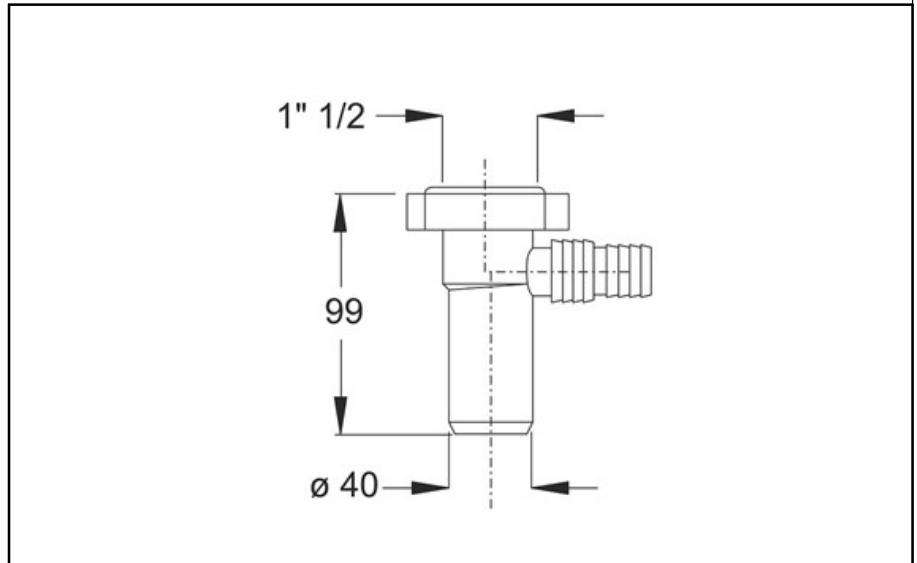

ITEM

**1822AR64B0**

**ATTACCO LAV UNI 1"1/2 X Ø 40**

Product Type

Logistic Info

**Pcs per Carton:** 50  
**Qty per Pallet:** 50  
**Unit weight:** 0,04000  
**Flow rate Lt/m.:**

ORIGINE: MADE IN ITALY  
Cod.EAN13: 8030575013398  
Tarif Code :39229000

Tecnichal Details

**Model:** WASHING MACHINE CONNECTIONS  
**Product:** Universal auxiliary connection  
**Spec 1:** Conical washer  
**Spec 2:** 1"1/2 x ø 40 mm  
**Material 1:** PP  
**Material 2:**  
**Color 1:** WHITE  
**Color 2:**