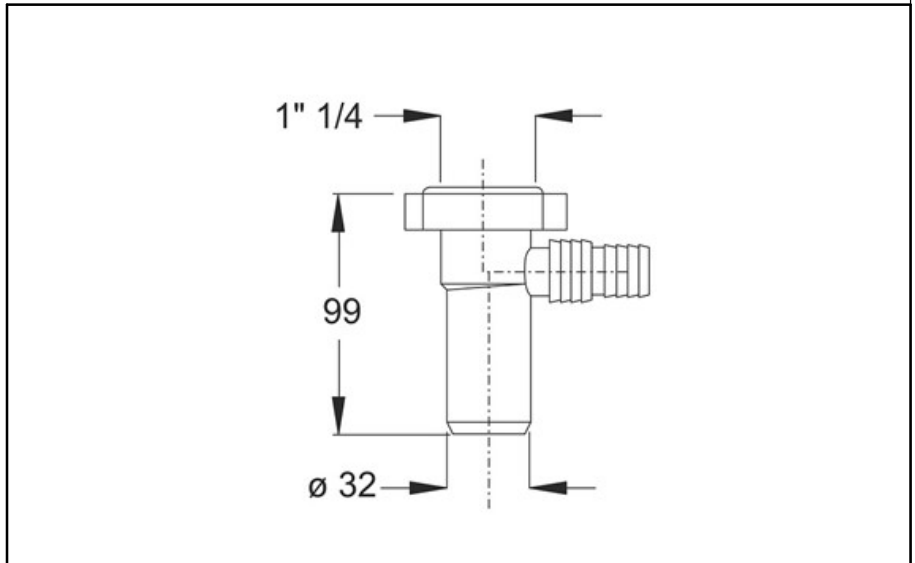

ITEM

1822AR54B0

ATTACCO LAV UNI 1"1/4 X Ø 32

Product Type

Logistic Info

Pcs per Carton: 50
Qty per Pallet: 50
Unit weight: 0,03000
Flow rate Lt/m.:

ORIGINE: MADE IN ITALY
Cod.EAN13: 8030575013374
Tarif Code :39229000

Tecnichal Details

Model: WASHING MACHINE CONNECTIONS
Product: Universal auxiliary connection
Spec 1: Conical washer
Spec 2: 1"1/4 x ø 32 mm
Material 1: PP
Material 2:
Color 1: WHITE
Color 2:

Approvals