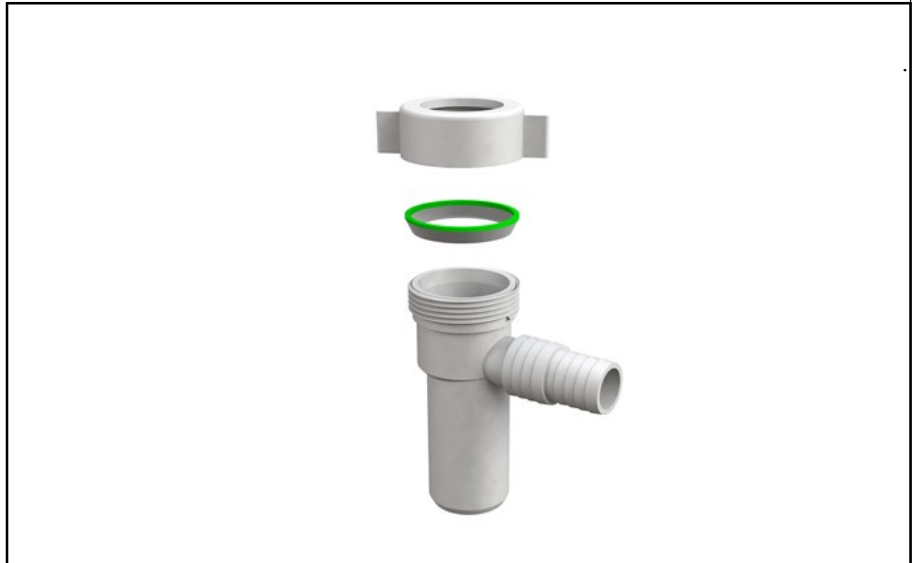

ITEM

1822AR54B0

ATTACCO LAV UNI 1"1/4 X Ø 32

Product Type

Logistic Info

Pcs per Carton: 50
Qty per Pallet: 50
Unit weight: 0,03000
Flow rate Lt/m.:

ORIGINE: MADE IN ITALY
Cod.EAN13: 8030575013374
Tarif Code :39229000

Tecnichal Details

Model: WASHING MACHINE CONNECTIONS
Product: Universal auxiliary connection
Spec 1: Conical washer
Spec 2: 1"1/4 x ø 32 mm
Material 1: PP
Material 2:
Color 1: WHITE
Color 2:

Approvals