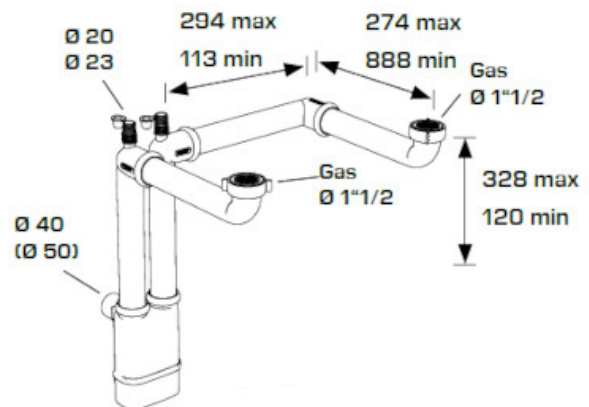

ITEM

**1760PP40S0**

**GALILEO LAVELLO 2 INØ40\_OUTØ40**

Product Type

Traps and basket wastes for kitchen sinks

Kitchen sink space-saving traps

Logistic Info

**Pcs per Carton:** 10  
**Qty per Pallet:**  
**Unit weight:** 0,70792  
**Flow rate Lt/m.:** 42,60

ORIGINE: MADE IN SERBIA

Cod.EAN13: 8030575061153

Tarif Code :39229000

Tecnichal Details

**Model:** GALILEO

**Product:** Space saver traps for double waste kitchen sinks

**Spec 1:** With single prolongue and double connection for home appliances water discharge

**Spec 2:** 1"1/2 x ø 40 mm

**Material 1:** PP

**Material 2:** Silicone

**Color 1:** WHITE

**Color 2:** GREEN

Approvals