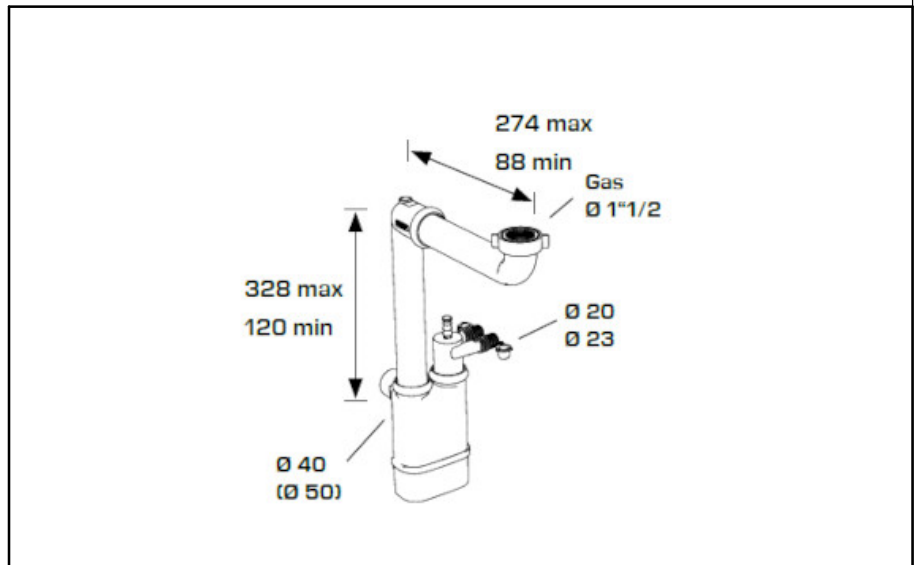

ITEM

1710PP40S0

GALILEO 1 IN Ø40_OUT Ø40

Product Type

Traps and basket wastes for kitchen sinks

Kitchen sink space-saving traps

Logistic Info

Pcs per Carton: 10
Qty per Pallet:
Unit weight: 0,48650
Flow rate Lt/m.: 42,60

ORIGINE: MADE IN SERBIA

Cod.EAN13: 8030575061054

Tarif Code :39229000

Tecnichal Details

Model: GALILEO

Product: Space saver traps for single waste kitchen sinks

Spec 1: With double connection for home appliances water discharge and single condensate connection

Spec 2: 1"1/2 x Ø 40 mm

Material 1: PP

Material 2: Silicone

Color 1: WHITE

Color 2: GREEN

Approvals