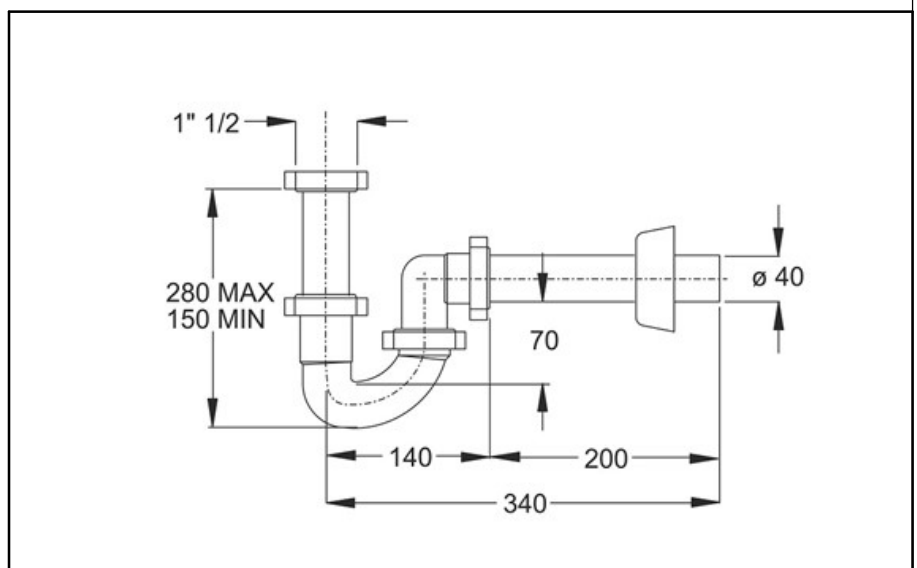

ITEM

1490CP40B0

MAGNUM 1"1/2XØ40 1V

Product Type

Logistic Info

Pcs per Carton: 25
Qty per Pallet: 25
Unit weight: 0,26500
Flow rate Lt/m.:

ORIGINE: MADE IN ITALY
Cod.EAN13: 8030575012476
Tarif Code :39229000

Tecnichal Details

Model: SELF-CLEANING
Product: Pipe odour traps for kitchen sinks
Spec 1: BI-POWER washers
Spec 2: 1"1/2 x ø 40 x 230 mm
Material 1: PP
Material 2:
Color 1: WHITE
Color 2:

Approvals