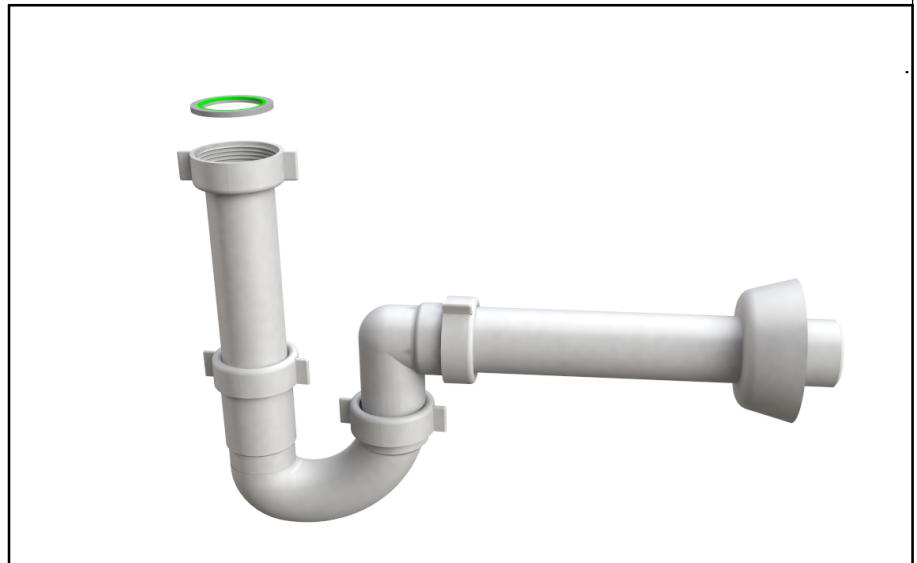

ITEM

1490CP40B0

MAGNUM 1"1/2XØ40 1V

Product Type

Logistic Info

Pcs per Carton: 25
Qty per Pallet: 25
Unit weight: 0,26500
Flow rate Lt/m.:

ORIGINE: MADE IN ITALY
Cod.EAN13: 8030575012476
Tarif Code :39229000

Tecnichal Details

Model: SELF-CLEANING
Product: Pipe odour traps for kitchen sinks
Spec 1: BI-POWER washers
Spec 2: 1"1/2 x ø 40 x 230 mm
Material 1: PP
Material 2:
Color 1: WHITE
Color 2:

Approvals