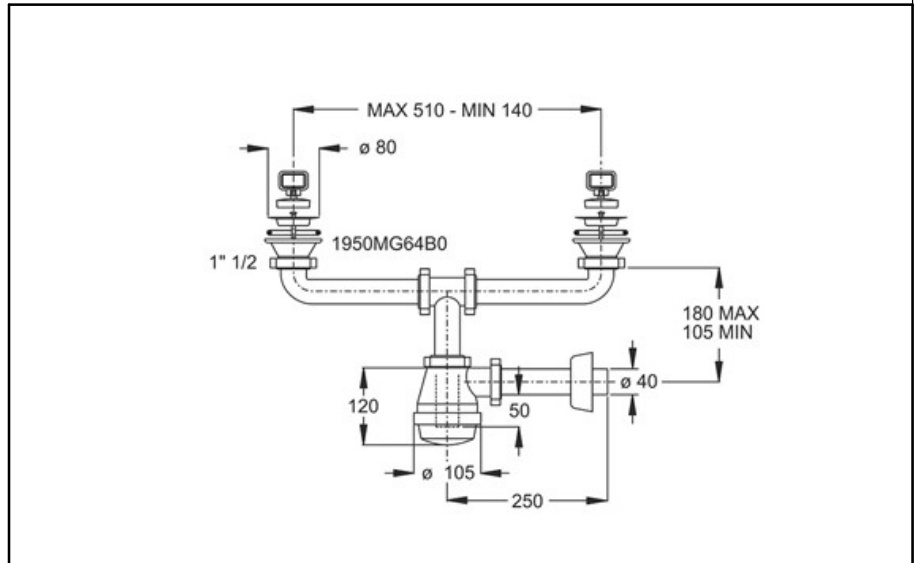

ITEM

1326CP40B0

FIASCA C/PILETTE 1"1/2X40 2V

Product Type

Logistic Info

Pcs per Carton: 25
Qty per Pallet: 25
Unit weight: 0,59500
Flow rate Lt/m.: 46,20

ORIGINE: MADE IN ITALY

Cod.EAN13: 8030575011080

Tarif Code :39229000

Tecnichal Details

Model: FIASCA

Product: Bottle traps for kitchen sinks

Spec 1: Valve with stainless steel grid ø 80/52 mm with plug with handle

Spec 2: 1"1/2 ø 40 x 230 mm

Material 1: PP