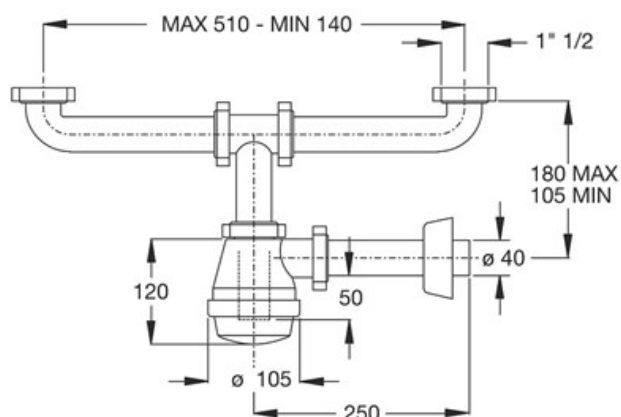

ITEM

1320CP40B0

FIASCA S/PILETTE 1"1/2X40 2V

Product Type

Logistic Info

Pcs per Carton: 25
Qty per Pallet: 25
Unit weight: 0,42000
Flow rate Lt/m.:

ORIGINE: MADE IN ITALY
Cod.EAN13: 8030575010953
Tarif Code :39229000

Tecnichal Details

Model: FIASCA
Product: Bottle traps for kitchen sinks
Spec 1: Without valves
Spec 2: 1"1/2 \varnothing 40 x 230 mm
Material 1: PP
Material 2:
Color 1: WHITE
Color 2:

Approvals