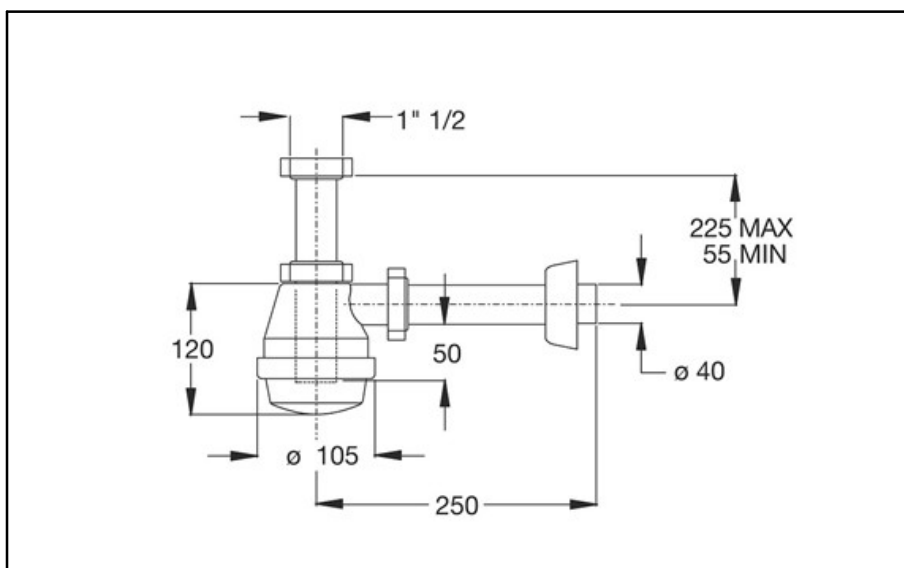

ITEM

1310CP40B0

FIASCA S/PILETTA 1"1/2X40 1V

Product Type

Logistic Info

Pcs per Carton: 25
Qty per Pallet: 25
Unit weight: 0,28000
Flow rate Lt/m.:

ORIGINE: MADE IN ITALY
Cod.EAN13: 8030575010632
Tarif Code :39229000

Tecnichal Details

Model: FIASCA
Product: Bottle traps for kitchen sinks
Spec 1: Without valve
Spec 2: 1"1/2 x ø 40 x 230 mm
Material 1: PP
Material 2:
Color 1: WHITE
Color 2:

Approvals