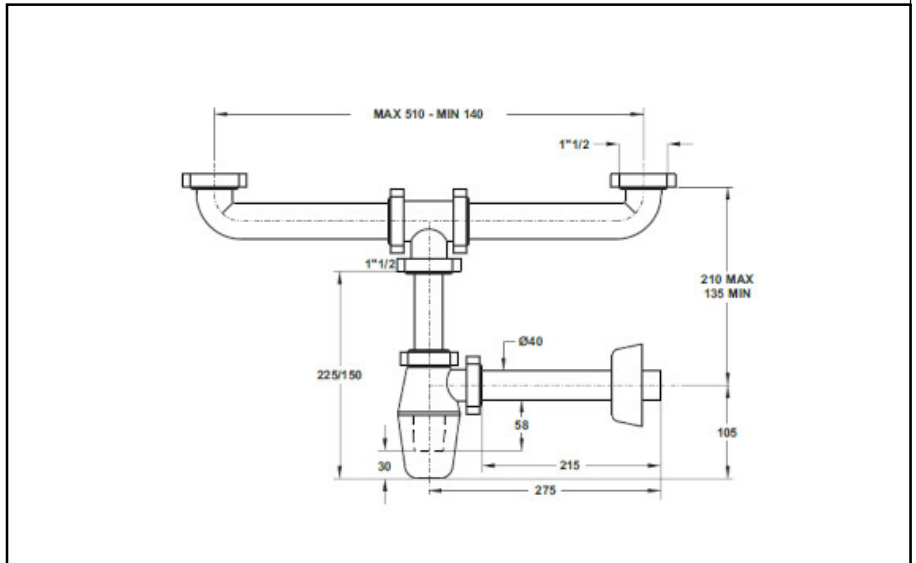

ITEM

**1280CP40B0**

**TEDESCO 2V S/PILETTE 1"1/2XØ40**

Product Type

Traps and basket wastes for kitchen sinks

Traps for kitchen sinks with two bowls

Logistic Info

**Pcs per Carton:** 25  
**Qty per Pallet:** 25  
**Unit weight:** 0,38700  
**Flow rate Lt/m.:**

ORIGINE: MADE IN ITALY

Cod.EAN13: 8030575010144

Tarif Code :39229000

Tecnichal Details

**Model:** TEDESCO  
**Product:** Bottle traps for kitchen sinks  
**Spec 1:** without valve  
**Spec 2:** 1"1/2 x Ø40 X 230 mm  
**Material 1:** PP  
**Material 2:**  
**Color 1:** WHITE  
**Color 2:**