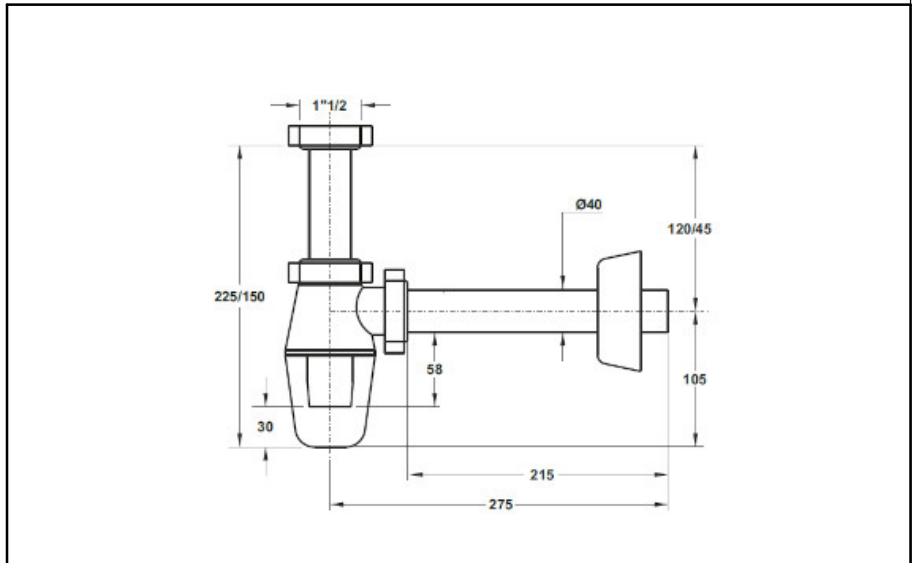

ITEM

1270CP40B0

TEDESCO 1"1/2XØ40 S/PILETTA

Product Type

Traps and basket wastes for kitchen sinks

Traps for kitchen sinks with one bowl

Logistic Info

Pcs per Carton: 50
Qty per Pallet: 50
Unit weight: 0,21300
Flow rate Lt/m.:

ORIGINE: MADE IN ITALY
Cod.EAN13: 8030575009780
Tarif Code :39229000

Tecnichal Details

Model: TEDESCO
Product: Bottle traps for kitchen sinks
Spec 1: without valve
Spec 2: 1"1/2 x ø40 X 230 mm
Material 1: PP
Material 2:
Color 1: WHITE
Color 2: