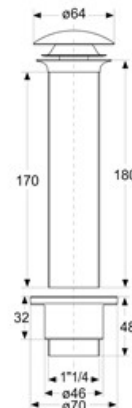

ITEM

0974XL54S7

ELONG ABS TAPPO INOX D.65

Product Type

Traps and wastes for washbasin/bidet

Wastes for washbasin and bidet

Logistic Info

Pcs per Carton: 30
Qty per Pallet: 30
Unit weight: 0,29800
Flow rate Lt/m.:

ORIGINE: MADE IN CINA

Cod.EAN13: 8030575039602

Tarif Code :39229000

Tecnichal Details

Model: EXTRA-LONG
Product: Lockable wastes
Spec 1: EXTRA-LONG body, for bathroom furniture with very thick tops
Spec 2: 1"1/4 x ø 65 mm
Material 1: ABS
Material 2: INOX
Color 1: CHROMED PLATED
Color 2: