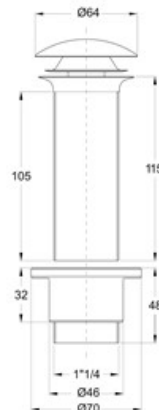

ORIGINE: MADE IN CINA

Cod.EAN13: 8030575038483

Tarif Code :39229000

Tecnichal Details

Model: ROYAL ABS

Product: Lockable wastes

Spec 1: Chrome-plated counter-cup, white body with steel flange, plug in stainless steel

Spec 2: 1"1/4 x ø 65 mm

Material 1: ABS

Material 2: INOX

Color 1: CHROMED PLATED

Color 2:

Approvals