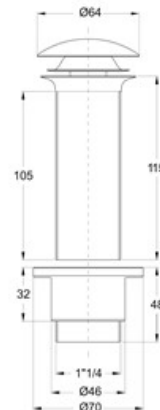

ITEM

0973RV54S7

ROYAL ABS LUX TAPPO RIVEST.

Product Type

Traps and wastes for washbasin/bidet

Wastes for washbasin and bidet

Logistic Info

Pcs per Carton: 30
Qty per Pallet: 30
Unit weight: 0,11620
Flow rate Lt/m.:

ORIGINE: MADE IN CINA
Cod.EAN13: 8030575038391
Tarif Code :39229000

Tecnichal Details

Model: ROYAL ABS
Product: Lockable wastes
Spec 1: Counter-cup and waste body in chrome-plated ABS, plug in ABS covered with stainless steel
Spec 2: 1"1/4 x ø 65 mm
Material 1: ABS
Material 2: INOX
Color 1: CHROMED PLATED
Color 2: