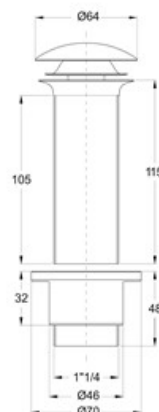

ORIGINE: MADE IN CINA

Cod.EAN13: 8030575038179

Tarif Code :39229000

Tecnichal Details

Model: ROYAL ABS

Product: Lockable wastes

Spec 1: Counter-cup and waste body in chrome-plated ABS, plug in stainless steel

Spec 2: 1"1/4 x ø 65 mm

Material 1: ABS

Material 2: INOX

Color 1: CHROMED PLATED

Color 2:

Approvals