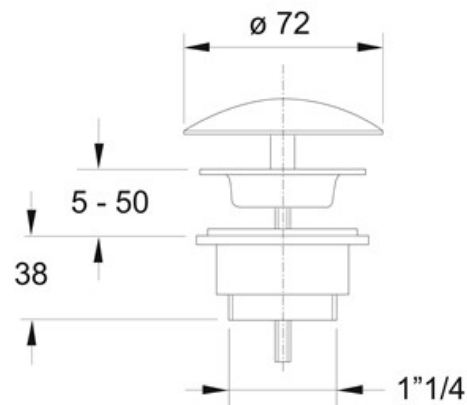

ITEM

09510T54S7

ROYAL OTTONE SEMPRE APERTO

Product Type

Traps and wastes for washbasin/bidet

Wastes for washbasin and bidet

Logistic Info

Pcs per Carton: 50
Qty per Pallet: 50
Unit weight: 0,32000
Flow rate Lt/m.:

ORIGINE: MADE IN CINA
Cod.EAN13: 8030575032870
Tarif Code :84818099

Tecnichal Details

Model: ROYAL OTTONE
Product: Lockable wastes
Spec 1: Non-lockable, with stainless steel central bolt
Spec 2: 1"1/4 x ø 65 mm
Material 1: BRASS
Material 2:
Color 1: CHROMED PLATED
Color 2: