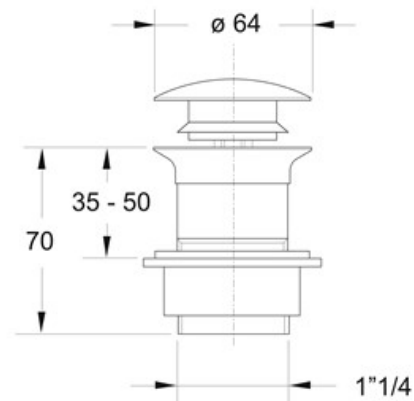

ITEM

09450T54S7

ROYAL OTTONE C/ COPPA S/ TP

Product Type

Traps and wastes for washbasin/bidet

Wastes for washbasin and bidet

Logistic Info

Pcs per Carton: 50
Qty per Pallet: 50
Unit weight: 0,42800
Flow rate Lt/m.:

ORIGINE: MADE IN CINA
Cod.EAN13: 8030575032849
Tarif Code :84818099

Tecnichal Details

Model: ROYAL OTTONE
Product: Lockable wastes
Spec 1: Without overflow, with chrome-plated counter-nut
Spec 2: 1"1/4 x ø 65 mm
Material 1: BRASS
Material 2:
Color 1: CHROMED PLATED
Color 2: