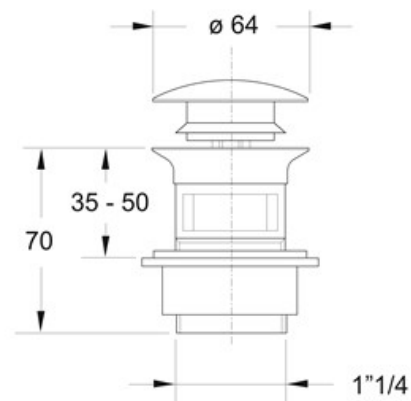

ITEM

**09430T54S7**

**ROYAL OTTONE C/ COPPA C/ TP**

Product Type

Traps and wastes for washbasin/bidet

Wastes for washbasin and bidet

Logistic Info

**Pcs per Carton:** 50  
**Qty per Pallet:** 50  
**Unit weight:** 0,42000  
**Flow rate Lt/m.:**

ORIGINE: MADE IN CINA

Cod.EAN13: 8030575032832

Tarif Code :84818099

Tecnichal Details

**Model:** ROYAL OTTONE  
**Product:** Lockable wastes  
**Spec 1:** With overflow, with chrome-plated counter-nut  
**Spec 2:** 1"1/4 x ø 65 mm  
**Material 1:** BRASS  
**Material 2:**  
**Color 1:** CHROMED PLATED  
**Color 2:**