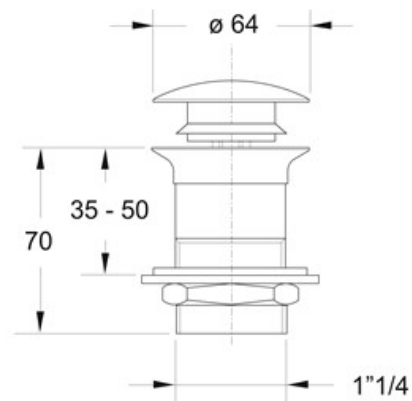

ITEM

09420T54S7

ROYAL OTTONE C/ DADO S/ TP

Product Type

Traps and wastes for washbasin/bidet

Wastes for washbasin and bidet

Logistic Info

Pcs per Carton: 50
Qty per Pallet: 50
Unit weight: 0,32000
Flow rate Lt/m.:

ORIGINE: MADE IN CINA

Cod.EAN13: 8030575040448

Tarif Code :84818099

Tecnichal Details

Model: ROYAL OTTONE
Product: Lockable wastes
Spec 1: Without overflow, with counter-nut in brass
Spec 2: 1"1/4 x ø 65 mm
Material 1: BRASS
Material 2:
Color 1: CHROMED PLATED
Color 2: