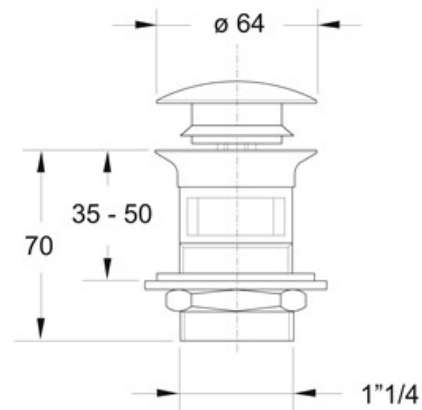

ITEM

09410T54S7

ROYAL OTTONE C/ DADO C/ TP

Product Type

Traps and wastes for washbasin/bidet

Wastes for washbasin and bidet

Logistic Info

Pcs per Carton: 50
Qty per Pallet: 50
Unit weight: 0,34000
Flow rate Lt/m.:

ORIGINE: MADE IN CINA
Cod.EAN13: 8030575032825
Tarif Code :84818099

Tecnichal Details

Model: ROYAL OTTONE
Product: Lockable wastes
Spec 1: With overflow, with counter-nut in brass
Spec 2: 1"1/4 x ø 65 mm
Material 1: BRASS
Material 2:
Color 1: CHROMED PLATED
Color 2: