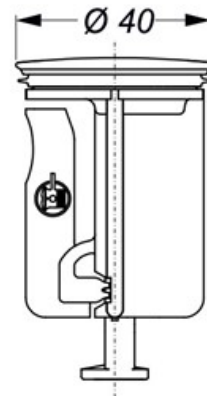

ITEM

**0934CX54B7**

**MOGU TAPPO UNIV. D. 36,5 MM**

Product Type

Traps and wastes for washbasin/bidet

Universal spare parts for wastes

Logistic Info

**Pcs per Carton:** 50  
**Qty per Pallet:** 50  
**Unit weight:** 0,01850  
**Flow rate Lt/m.:**

ORIGINE: MADE IN CINA

Cod.EAN13: 8030575043265

Tarif Code :73249000

Tecnichal Details

**Model:** MOGU  
**Product:** Universal adjustable plug for pop-up wastes  
**Spec 1:** With anti-theft ring  
**Spec 2:** ø 36,5 mm cover  
**Material 1:** INOX  
**Material 2:** ABS  
**Color 1:** STEEL  
**Color 2:** BLACK