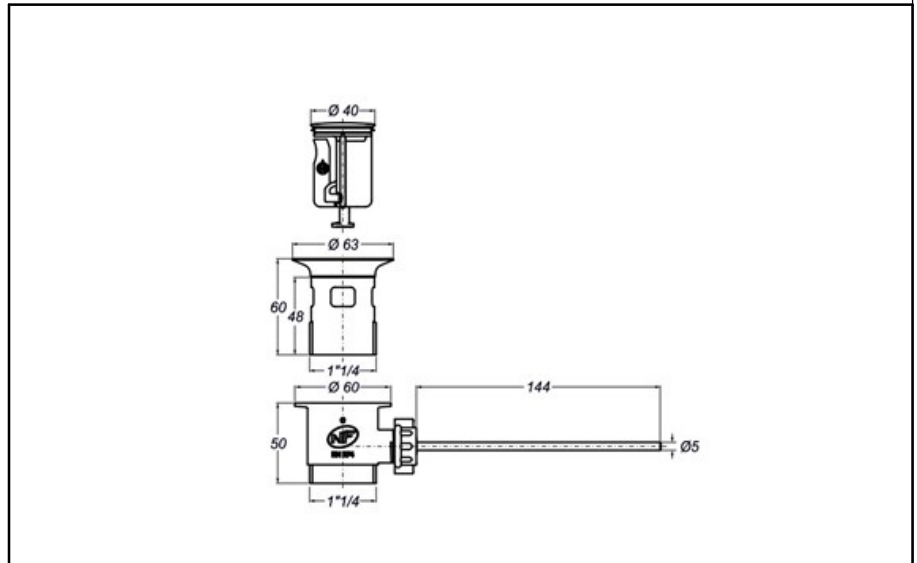

ITEM

**0933IX54B7**

**KINOKO POPUP TAPPO D.36,5 MM**

Product Type

Traps and wastes for washbasin/bidet

Wastes for washbasin and bidet

Logistic Info

**Pcs per Carton:** 80  
**Qty per Pallet:** 80  
**Unit weight:** 0,25860  
**Flow rate Lt/m.:**

ORIGINE: MADE IN CINA

Cod.EAN13: 8030575043159

Tarif Code :73249000

Tecnichal Details

**Model:** KINOKO

**Product:** Pop-up wastes

**Spec 1:** ø 36,5 mm cover. Electro-plated stainless steel body.

**Spec 2:** 1"1/4 x ø 65 mm