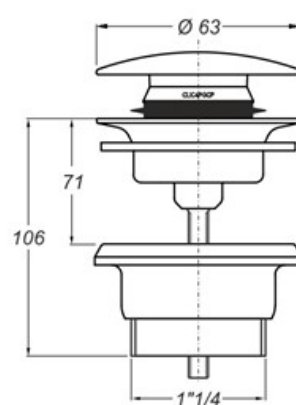

ITEM

**0931WH54S0**

**MANITAPI INOX TOTAL WHITE**

Product Type

Traps and wastes for washbasin/bidet

Wastes for washbasin and bidet

Logistic Info

**Pcs per Carton:** 25  
**Qty per Pallet:** 25  
**Unit weight:** 0,24300  
**Flow rate Lt/m.:**

ORIGINE: MADE IN CINA  
Cod.EAN13: 8030575057408  
Tarif Code :73249000

Tecnichal Details

**Model:** MANITAPI  
**Product:** Lockable wastes  
**Spec 1:** Matt white finish . Including free-flow pivot joint. Stainless steel body.  
**Spec 2:** 1"1/4 x ø 65 mm  
**Material 1:** INOX  
**Material 2:**  
**Color 1:** MATT WHITE  
**Color 2:**