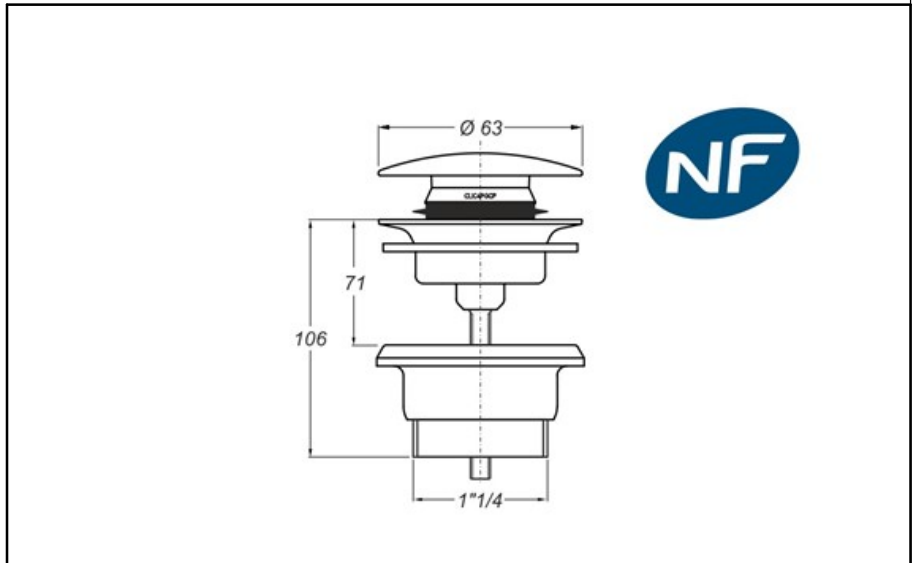

ITEM

**0931SX54S7**

**MANITAPI SAT. TAPPO INOX**

Product Type

Traps and wastes for washbasin/bidet

Wastes for washbasin and bidet

Logistic Info

**Pcs per Carton:** 25  
**Qty per Pallet:** 25  
**Unit weight:** 0,21910  
**Flow rate Lt/m.:**

ORIGINE: MADE IN CINA  
Cod.EAN13: 8030575053424  
Tarif Code :73249000

Tecnichal Details

**Model:** MANITAPI  
**Product:** Lockable wastes  
**Spec 1:** Matt stainless steel cover. Including free-flow pivot joint.  
Stainless steel body.  
**Spec 2:** 1"1/4 x Ø 65 mm  
**Material 1:** INOX  
**Material 2:**  
**Color 1:** MATT FINISH  
**Color 2:**