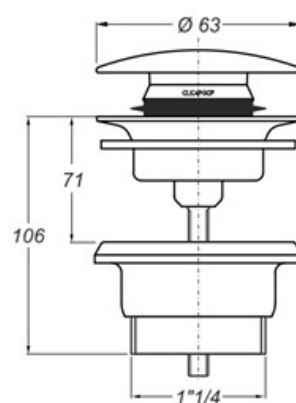

ITEM

0931SX54S0

MANITAPI SAT. TAPPO BIANCO

Product Type

Traps and wastes for washbasin/bidet

Wastes for washbasin and bidet

Logistic Info

Pcs per Carton: 25
Qty per Pallet: 25
Unit weight: 0,24490
Flow rate Lt/m.:

ORIGINE: MADE IN CINA
Cod.EAN13: 8030575053653
Tarif Code :73249000

Tecnichal Details

Model: MANITAPI
Product: Lockable wastes
Spec 1: Glossy white ceramic cover. Including free-flow pivot joint. 1"1/4 thread. stainless steel body.
Spec 2: 1"1/4 x ø 65 mm
Material 1: INOX
Material 2: CERAMIC
Color 1: CHROMED
Color 2: GLOSSY WHITE