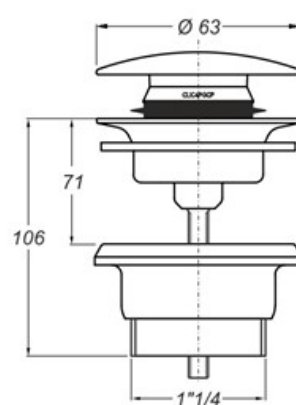

ITEM

0931CX54S0

MANITAPI CROMO TAPPO BIANCO

Product Type

Traps and wastes for washbasin/bidet

Wastes for washbasin and bidet

Logistic Info

Pcs per Carton: 25
Qty per Pallet: 25
Unit weight: 0,24290
Flow rate Lt/m.:

ORIGINE: MADE IN CINA
Cod.EAN13: 8030575053615
Tarif Code :73249000

Tecnichal Details

Model: MANITAPI
Product: Lockable wastes
Spec 1: Glossy white ceramic cover. Including free-flow pivot joint.
Stainless steel body.
Spec 2: 1"1/4 x ø 65 mm
Material 1: INOX
Material 2: CERAMIC
Color 1: CHROMED
Color 2: GLOSSY WHITE