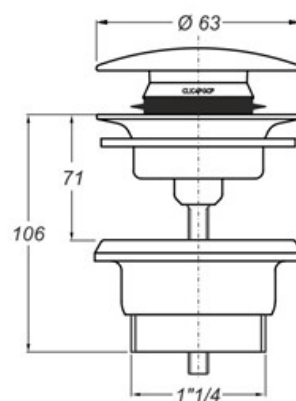

**Qty per Pallet:**

**Unit weight: 0,21690**

**Flow rate Lt/m.:**

ORIGINE: MADE IN CINA

Cod.EAN13: 8030575057415

Tarif Code :73249000

Tecnichal Details

**Model: MANITAPI**

**Product: Lockable wastes**

**Spec 1: Matt black finish. Including free-flow pivot joint. Stainless steel body.**

**Spec 2: 1"1/4 x ø 65 mm**

**Material 1: INOX**

**Material 2:**

**Color 1: MATT BLACK**

**Color 2:**