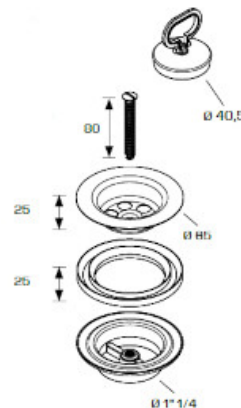

ITEM

0927MG54B7

SIMPLEX ALLUMINIO TAPPO MANIG.

Product Type

Traps and wastes for washbasin/bidet

Wastes for washbasin and bidet

Logistic Info

Pcs per Carton: 100
Qty per Pallet: 100
Unit weight: 0,10100
Flow rate Lt/m.:

ORIGINE: MADE IN CINA

Cod.EAN13: 8030575061337

Tarif Code :74198090

Tecnichal Details

Model: SIMPLEX
Product: Centre-pin wastes
Spec 1: Plug with handle
Spec 2: 1"1/4 x ø 65 mm
Material 1: INOX
Material 2: ALUMINUM
Color 1: CHROMED PLATED
Color 2: