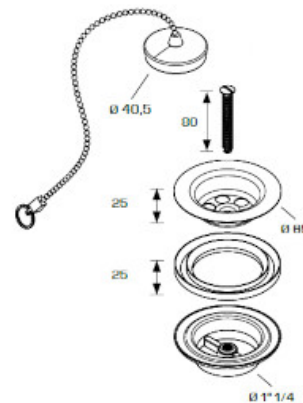

ITEM

0927CN54B7

SIMPLEX ALLUMINIO TAPPO CATENA

Product Type

Traps and wastes for washbasin/bidet

Wastes for washbasin and bidet

Logistic Info

Pcs per Carton: 100
Qty per Pallet: 100
Unit weight: 0,08200
Flow rate Lt/m.:

ORIGINE: MADE IN ITALY

Cod.EAN13: 8030575061320

Tarif Code :74198090

Tecnichal Details

Model: SIMPLEX
Product: Centre-pin wastes
Spec 1: Plug with 25 cm long chain
Spec 2: 1"1/4 x ø 65 mm
Material 1: INOX
Material 2: ALUMINUM
Color 1: CHROMED PLATED
Color 2: