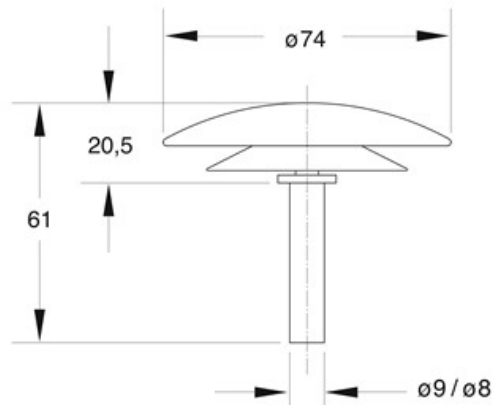

ITEM

08470T74S7

TAPPAGUASTI INOX Ø 74 MM

Product Type

Bath-tub drains

Universal spare parts for bath-tub drains

Logistic Info

Pcs per Carton: 60
Qty per Pallet: 60
Unit weight: 0,13200
Flow rate Lt/m.:

ORIGINE: MADE IN CINA

Cod.EAN13: 8030575033334

Tarif Code :39229000

Tecnichal Details

Model: TAPPAGUASTI
Product: device to repair broken bath-tub drains
Spec 1: Stem \varnothing 8/9 mm
Spec 2: Chrome-plated brass plug \varnothing 74 mm
Material 1: POM
Material 2: INOX
Color 1: POLISHED
Color 2: