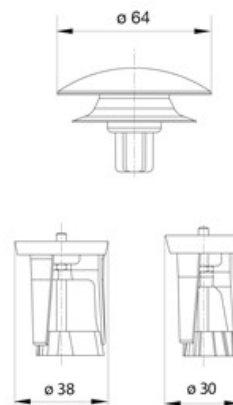

ITEM

**0820CR99S7**

**TAPPARELLO ABS 1" - 1"1/4**

Product Type

Traps and wastes for washbasin/bidet

Universal spare parts for wastes

Logistic Info

**Pcs per Carton:** 1  
**Qty per Pallet:** 1  
**Unit weight:** 0,09100  
**Flow rate Lt/m.:**

ORIGINE: MADE IN CINA

Cod.EAN13: 8030575040738

Tarif Code :39229000

Tecnichal Details

**Model:** TAPPARELLO  
**Product:** wastes universal expander device  
**Spec 1:** Chrome-plated ABS plug  $\varnothing$  64 mm  
**Spec 2:** Supports 1"1/4 and 1"  
**Material 1:** POM  
**Material 2:** INOX  
**Color 1:** POLISHED  
**Color 2:**