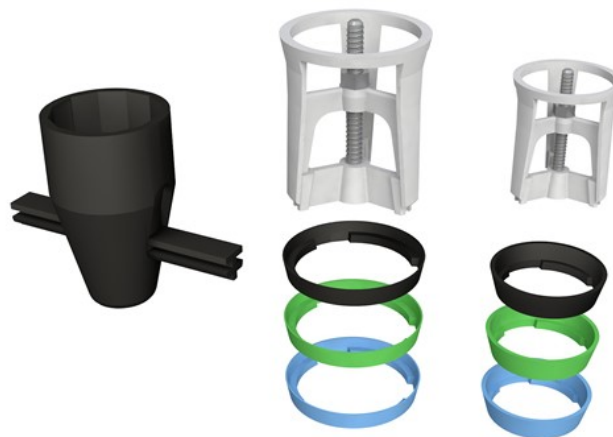

ITEM

**0820CR99S7**

**TAPPARELLO ABS 1" - 1"1/4**

Product Type

Traps and wastes for washbasin/bidet

Universal spare parts for wastes

Logistic Info

**Pcs per Carton:** 1  
**Qty per Pallet:** 1  
**Unit weight:** 0,09100  
**Flow rate Lt/m.:**

ORIGINE: MADE IN CINA

Cod.EAN13: 8030575040738

Tarif Code :39229000

Tecnichal Details

**Model:** TAPPARELLO  
**Product:** wastes universal expander device  
**Spec 1:** Chrome-plated ABS plug  $\varnothing$  64 mm  
**Spec 2:** Supports 1"1/4 and 1"  
**Material 1:** POM  
**Material 2:** INOX  
**Color 1:** POLISHED  
**Color 2:**