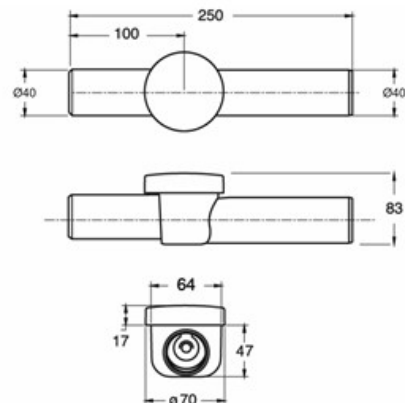

ITEM

0750AR64B0

ANTIRIFLUSSO BIANCA 40X40

Product Type

Traps and wastes for washbasin/bidet

Washbasin/bidet traps accessories

Logistic Info

Pcs per Carton: 25
Qty per Pallet: 25
Unit weight: 0,13800
Flow rate Lt/m.:

ORIGINE: MADE IN ITALY

Cod.EAN13: 8030575036380

Tarif Code :39229000

Tecnichal Details

Model: CLAPPE
Product: Horizontal non return valve
Spec 1: White pipe
Spec 2: ø 40 mm x ø 40 mm.
Material 1: ABS
Material 2:
Color 1: WHITE
Color 2: