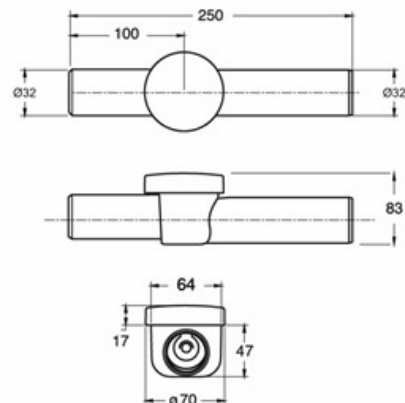

ITEM

0750AR54B7

ANTIRIFLUSSO CROMO 32X32

Product Type

Traps and wastes for washbasin/bidet

Washbasin/bidet traps accessories

Logistic Info

Pcs per Carton: 25
Qty per Pallet: 25
Unit weight: 0,13400
Flow rate Lt/m.:

ORIGINE: MADE IN CINA

Cod.EAN13: 8030575036397

Tarif Code :39229000

Tecnichal Details

Model: CLAPPE
Product: Horizontal non return valve
Spec 1: Chrome-plated pipe
Spec 2: ø 32 mm x ø 32 mm.
Material 1: ABS
Material 2:
Color 1: CHROMED PLATED
Color 2: