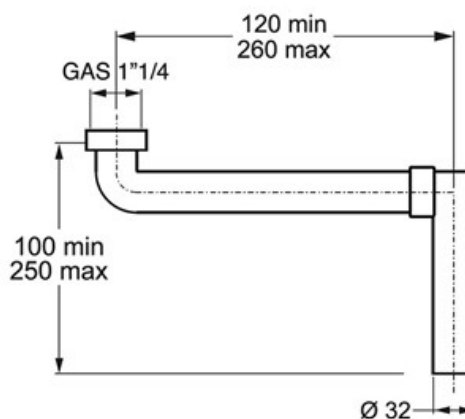

Qty per Pallet:

Unit weight: 0,16800

Flow rate Lt/m.:

ORIGINE: MADE IN CINA

Cod.EAN13: 8030575056685

Tarif Code :39229000

Tecnichal Details

Model: EXTENSION PIPES

Product: Space-saver kit

Spec 1: Chrome-plated

Spec 2: 1"1/4 x \varnothing 32 mm

Material 1: ABS

Material 2:

Color 1: CHROMED PLATED

Color 2:

Approvals