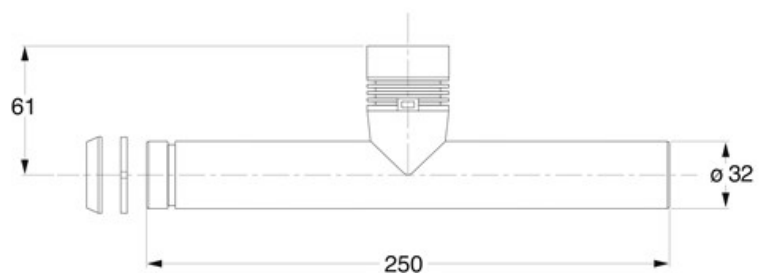

ITEM

**0720AB32B7**

**AIRPIPE CROMO Ø 32X250**

Product Type

Traps and wastes for washbasin/bidet

Washbasin/bidet traps accessories

Logistic Info

**Pcs per Carton:** 25  
**Qty per Pallet:** 25  
**Unit weight:** 0,10300  
**Flow rate Lt/m.:**

ORIGINE: MADE IN CINA

Cod.EAN13: 8030575031026

Tarif Code :39229000

Tecnichal Details

**Model:** AIRPIPE  
**Product:** venting valve  
**Spec 1:** Chrome-plated pipe  
**Spec 2:** ø 32x200 mm  
**Material 1:** ABS  
**Material 2:**  
**Color 1:** CHROMED PLATED  
**Color 2:**