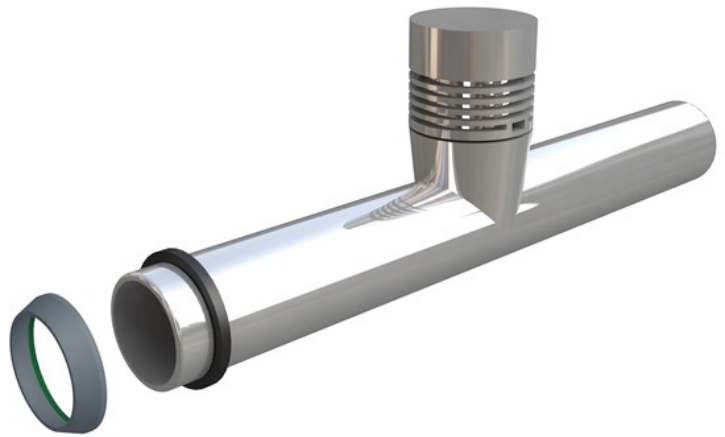

ITEM

**0720AB32B7**

**AIRPIPE CROMO Ø 32X250**

Product Type

Traps and wastes for washbasin/bidet

Washbasin/bidet traps accessories

Logistic Info

**Pcs per Carton:** 25  
**Qty per Pallet:** 25  
**Unit weight:** 0,10300  
**Flow rate Lt/m.:**

ORIGINE: MADE IN CINA

Cod.EAN13: 8030575031026

Tarif Code :39229000

Tecnichal Details

**Model:** AIRPIPE  
**Product:** venting valve  
**Spec 1:** Chrome-plated pipe  
**Spec 2:** ø 32x200 mm  
**Material 1:** ABS  
**Material 2:**  
**Color 1:** CHROMED PLATED  
**Color 2:**