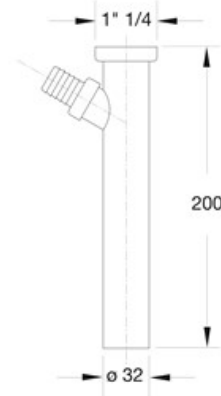

ITEM

0710AR54B7

SCARICO LAVAT. 1"1/4X32 CROMO

Product Type

Traps and wastes for washbasin/bidet

Washbasin/bidet traps accessories

Logistic Info

Pcs per Carton: 115
Qty per Pallet: 115
Unit weight: 0,10200
Flow rate Lt/m.:

ORIGINE: MADE IN CINA

Cod.EAN13: 8030575006727

Tarif Code :39229000

Tecnichal Details

Model: WASHING MACHINE CONNECTIONS
Product: Flanged pipe with washing machine nozzle
Spec 1: Threaded nut in chrome-plated ABS
Spec 2: 1"1/4 x ø 32 mm
Material 1: ABS
Material 2:
Color 1: CHROMED PLATED
Color 2: