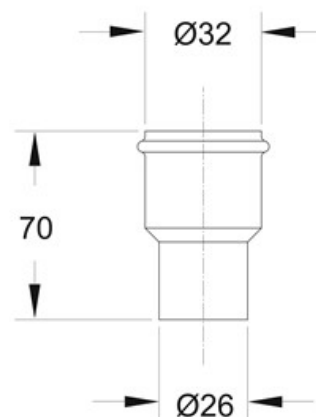

Qty per Pallet: 10

Unit weight: 0,03400

Flow rate Lt/m.:

ORIGINE: MADE IN ITALY

Cod.EAN13: 8030575006666

Tarif Code :74122000

Tecnichal Details

Model: COUPLINGS

Product: Couplings

Spec 1: Reduced coupling to connect lead to plastic

Spec 2: From ø 32 mm to ø 26 mm

Material 1: BRASS

Material 2:

Color 1: RAW

Color 2:

Approvals