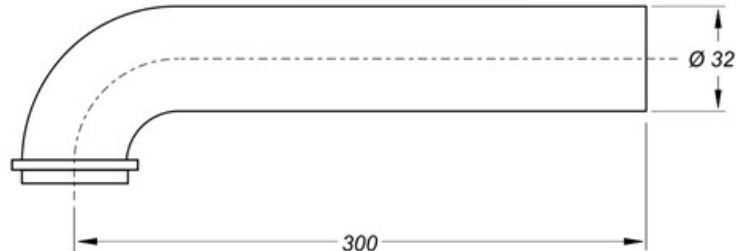

Product: Bent outlet pipe

Spec 1: Made from stainless steel

Spec 2: ø 32 mm x 300 mm

Material 1: INOX

Material 2:

Color 1: CHROMED

Color 2:

Approvals