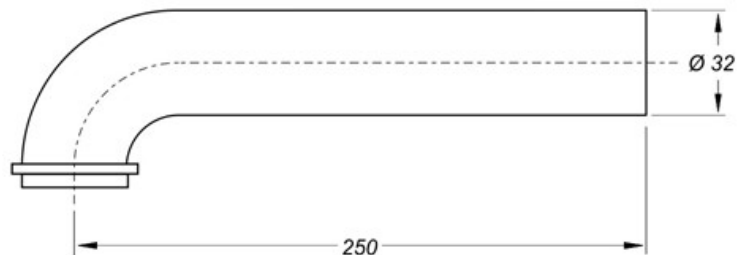

Product: Bent outlet pipe

Spec 1: Made from stainless steel

Spec 2: ø 32 mm x 250 mm

Material 1: INOX

Material 2:

Color 1: CHROMED

Color 2:

Approvals