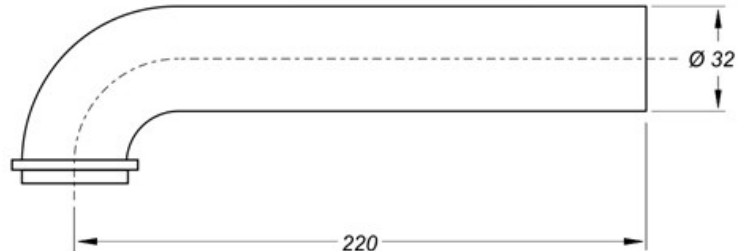

Product: Bent outlet pipe

Spec 1: Made from stainless steel

Spec 2: ø 32 mm x 220 mm

Material 1: INOX

Material 2:

Color 1: CHROMED

Color 2:

Approvals