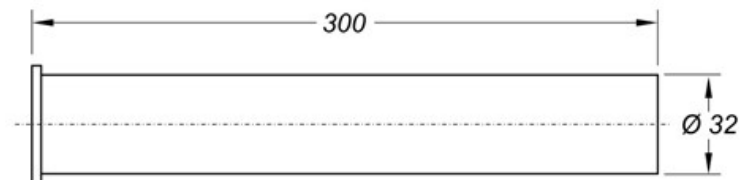

**Product:** Flanged pipe

**Spec 1:** Made from stainless steel

**Spec 2:** ø 32 mm x 300 mm

**Material 1:** INOX

**Material 2:**

**Color 1:** MATT WHITE

**Color 2:**

Approvals