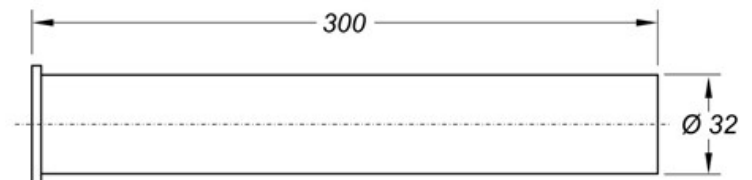

Product: Flanged pipe

Spec 1: Made from stainless steel

Spec 2: ø 32 mm x 300 mm

Material 1: INOX

Material 2:

Color 1: BRUSHED

Color 2:

Approvals